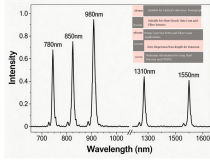

Zhiduo Environmentally Friendly Cable Tray Support Quotation

In designing supports for a cable tray system, consideration should be given to the loads associated with future cable additions and any additional loading that may be applied to the cable tray system (e.g., ...