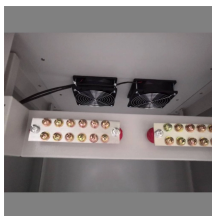

Maximize durability and safety with our professional buyer's guide. Learn how to select the right galvanized cable trays for industrial environments, ensuring long-term corrosion resistance.