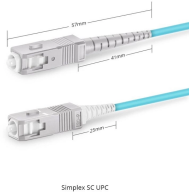

Heavy duty cable trays and cable ladders are manufactured from pre-galvanized, electro-galvanized, or hot-dipped galvanized sheet metal, designed to meet ideal environmental working conditions for ...