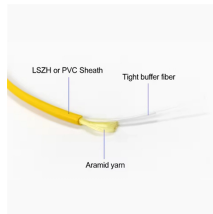

Yu Da Connector Box Vertical Type

Yu Da Connector Box Vertical Type

Splice box Yuda Optical cable connector box has two kinds of vertical and horizontal design, can be used in overhead, pipeline and direct bur... More Details Prev 1 Next

Built with self-developed deep waterproofing technology for industrial connectors, the product achieves an IP67 protection rating, providing waterproof and dustproof protection for complex industrial and ...

The core plant of Ningbo Yuda Communication Technology Co., Ltd. is located in Yuyao, Zhejiang Province, the hometown of Wang Yangming with profound historical and cultural heritage and a ...

Utilizing cutting-edge technology and the finest materials, Vertical Cable ensures reliable and stable connections every time. Vertical Cable manufactures CAT6 and CAT6A CMP cables at its plant in ...

Mouser offers inventory, pricing, & datasheets for Vertical USB Type C Connectors USB Connectors.

The YU USB2-JSX-01-001 is a waterproof USB 2.0 female data connector. It ...

The YU USB2-JSX-01-001 is a waterproof USB 2.0 female data connector. It ensures reliable and secure data transfer in wet and harsh environments, making it perfect for outdoor and industrial ...