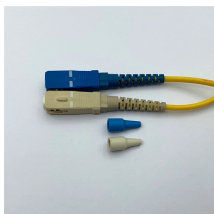

Find the right wire and cable types for wiring distribution panels at IEWC . Find information on compliance, cable specs, installation tips, and more.