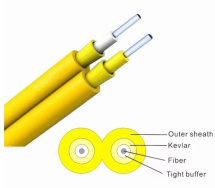

- 04 Core Single-Mode Fiber Optic Drop Cable designed for outdoor FTTH (fiber-to-the-home) installations.
- Flat design allows for easy and convenient installation, even in outdoor environments. ...

Product Summary: Etayson Fiber Optic Outdoor Drop Cable 2 Cores, G657A1 Fiber Core 9/125 Single Mode, 1 Steel Wire + 2 FRP Strengthen Member, LSZH Black Jacket, 1000 Meters/Roll

This Outdoor Single mode FTTH Drop Fiber Optic Cable provides a proper connection for FTTH networks, the operation is simple; the use is more ...

Product Summary: Etayson Fiber Optic Outdoor Drop Cable 2 Cores, G657A1 ...

Fiber Optic Indoor Drop Cable, 4 Core, Single-mode OS2, LSZH, G.657A2, White with Steel Strength Member. DME PROLINK's 4-Core Indoor Drop Fiber cable is designed and manufactured to the ...

There is no support or messenger wire required, allowing installation to be achieved in a single pass, dramatically reducing installation time and cost while delivering high-speed internet to rural areas. ...