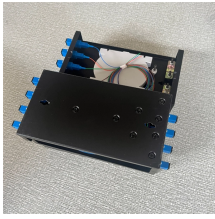

There is no support or messenger wire required, allowing installation to be achieved in a single pass, dramatically reducing installation time and cost while delivering high-speed internet to rural areas. ...

CommScope designs and manufactures a comprehensive line of fiber optic drop cables

Contact Us

For more information, pricing, or custom solutions, please contact us:

Website: <https://samastersbaseball.co.za>

Email: sales@samastersbaseball.co.za

Phone: +27 63 874 2095

Address: 15 Innovation Drive, Technopark, Stellenbosch, 7600, South Africa

This document is for informational purposes only. Specifications subject to change without notice.