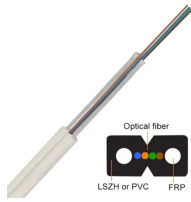

Which aggregation switch is the best

Which aggregation switch is the best

For best practices, selecting the right switch is crucial for effective link aggregation. Switches that support LACP and have sufficient ports to accommodate the desired number of links ...

This source provides a comprehensive guide on choosing the best aggregation switch, including a clear definition of what an aggregation switch is. : Aggregation Video Guide: A ...

What is the difference between an aggregate switch and a core switch? An aggregate switch consolidates traffic from access switches, while a core switch forms the backbone of the ...