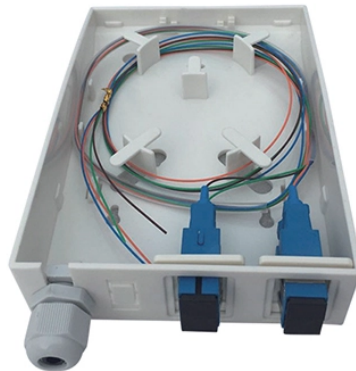

Where to fix the mesh cable tray