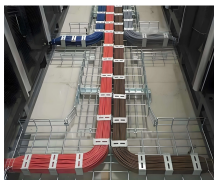

A generic guideline developed by the Cable Tray Institute indicates that cable trays should not be filled in excess of 40-50% of the inside area of the tray or of the tray's maximum weight based on the cable ...

This article provides a comprehensive framework that governs various aspects of cable tray installations, including the types of cables that are deemed acceptable for use, requirements for ...

Installing a cable tray system requires careful planning to ensure it can support the weight of the cables and adheres to electrical safety codes. Here is a step-by-step guide on how to install a ...

Learn the best practices for installing cables in trays. This guide covers essential steps, technical requirements, and key details for efficient cable tray installation.

Cable tray length is selected based on the load to be supported, the distance between the supports (also referred to as the span), and handling and installation constraints.

One of the most important features of cable tray is that tray cable can easily be installed in existing trays if there is space available. Cable tray wiring systems allow wiring additions or modifications to be ...