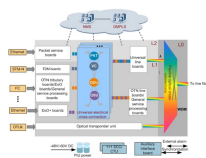

Our aluminum, I-beam ladder cable trays feature 3-inch tangents and are using connectable with our fittings and accessories. Aluminum ladder cable trays benefit from being lightweight and resistant to ...