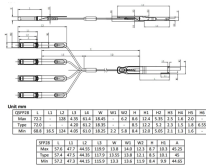

100 million songs with new releases from today's most popular artists. Download songs and albums to listen offline wherever you are. Always ad-free.