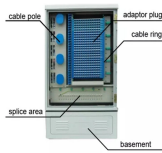

## What are core network switches

Core switches, as the name suggests, form the core or central part of a network, connecting several other switches in a network infrastructure. These switches are high-capacity, ...

A core switch is the backbone of a network, managing high-speed data traffic between multiple segments. It's designed to handle significant amounts of traffic with advanced features like ...

What is a Core Switch? A core switch is the primary switch installed at the backbone of a layered or hierarchical network. These data switches are responsible for routing and data switching at the core ...

The core switch functions as the central point of the entire network, forming the high-speed backbone for the organization's data infrastructure. Its primary purpose is to provide an ...

Sitting at the top of the hierarchical model, core switches interconnect distribution layer switches and provide high-speed data transfer across network segments. Unlike access or distribution switches, a ...

A core switch is a high-capacity network switch that functions as a network's backbone or core layer. It's responsible for accurately routing communication among layers and departments of ...

Unlike edge switches, core switches are the network's backbone, improving data routing and performance. This is essential for businesses, data centers, and ISPs that need fast, reliable ...