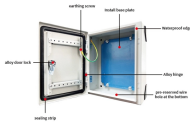

## What are cable tray lifting rings

Refers to the approximate height of a cable tray used for specifying. Selecting a specific height will show cable trays with that height, as well as cable tray accessories compatible with that height.

Our cable tray systems securely hold and protect cables and come in many models and sizes, solid bottom and ventilated.

Bridle rings for cable are often selected when the installation calls for economical support points across multiple locations. They can be used horizontally or vertically, depending on the mounting method ...

These narrow cable trays are ideal for applications requiring cable trays without a conduit. They work particularly well for cable drops, branch runs, and smaller bundles of cables.

One of the most popular applications for Speed Link is to support cable management systems such as wire basket tray, cable tray and cable ladder.

This article explains the main requirements and good practices for cable tray systems, including tray types, materials, loading, supports, bonding, cable selection, and installation details.

Leviton Rings and Brackets are designed for rapid deployment in tight spaces where access is limited.