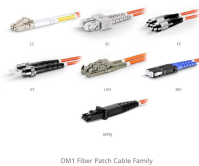

These covers accommodate Standard Toggle Switches, Duplex Receptacles, Decora®, GFCI and Single Receptacle devices. Leviton also offers a full line of industrial grade weatherproof covers for ...