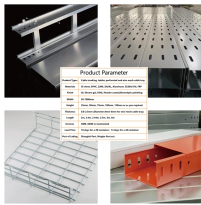

Advancement in technology has resulted in smaller size, better performance and improved design. BAHRA Load Centers are used for safe and reliable distribution of electrical power for indoor ...

Specifications Size (height x width x depth): 300 x 200 x 150 mm. Distribution box made of 1.2mm thick steel. Painted in gray RAL 7035. It has a quarter turn closure. A key is supplied. 2mm thick ...

Mini Center Compact is a reliable range of distribution boards allowing maximum flexibility, offering wide choice of incomers: Switch Disconnecter, MCCB, MCB, RCCB, RCD or direct cable connection.

A wall of people or things is a mass of them formed in such a way that you cannot get through or past them: (Definition of wall from the Cambridge Academic Content Dictionary © Cambridge University ...