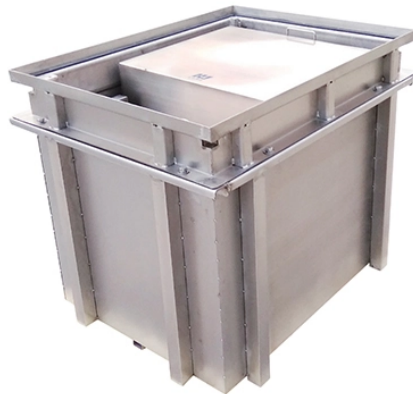

Wall-mounted electrical distribution box specifications and dimensions

Wall-mounted electrical distribution box specifications and dimensions

This makes it possible to design a wide variety of Power Distribution wall mounted solutions. These mild steel enclosures are pre-treated with iron phosphate, demineralized and protected with epoxy ...

wall, structural element used to divide or enclose, and, in building construction, to form the periphery of a room or a building.

The meaning of WALL is a high thick masonry structure forming a long rampart or an enclosure chiefly for defense —often used in plural. How to use wall in a sentence.

The Power Xpert Meter 350 (PXM350) is a revenue grade energy meter that delivers a cost-effective solution for energy and submetering applications. This DIN rail mounted, three-phase energy meter ...

This guide explains standard electrical box dimensions by type, compares common sizes, and helps you select the right box for residential, commercial, and light industrial applications.

Advancement in technology has resulted in smaller size, better performance and improved design. BAHRA Load Centers are used for safe and reliable distribution of electrical power for indoor ...

Specifications Size (height x width x depth): 300 x 200 x 150 mm. Distribution box made of 1.2mm thick steel. Painted in gray RAL 7035. It has a quarter turn closure. A key is supplied. 2mm thick ...