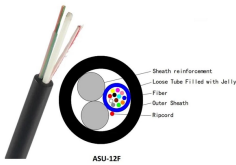

drive / push to the wall, to force into a desperate situation; humiliate or ruin completely. Not content with merely winning the match, they used every opportunity to push the inferior team to the wall.