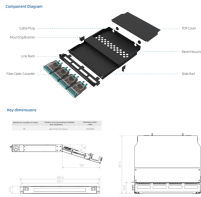

Vertical Shaft Cable Tray Plumb Line

Vertical Shaft Cable Tray Plumb Line

The vertical shaft cable tray adopts lightweight design, significantly reducing construction costs, minimizing vertical shaft loads, and possessing excellent thermal conductivity, which can effectively ...

vertical (comparative more vertical, superlative most vertical) Standing, pointing, or moving straight up or down; parallel to the local direction of gravity; along the direction of a plumb line; ...

Cable tray length is selected based on the load to be supported, the distance between the supports (also referred to as the span), and handling and installation constraints.

Secure your wires with the Ambit Vertical Cable Management. An upper cable tray keeps power and data cords tidy and accessible under the surface so you can ...

Definition of vertical in the Definitions dictionary. Meaning of vertical. What does vertical mean? Information and translations of vertical in the most comprehensive dictionary definitions resource on ...

It is stronger, provides better cable protection, and reduces installation costs through its push-pin assembly and reduced support requirements, making it a superior industrial cable tray.

Horizontal vs. Vertical When it comes to positioning, there are two main directions: horizontal and vertical. Each direction has its own unique features and benefits, and knowing when to use each one ...