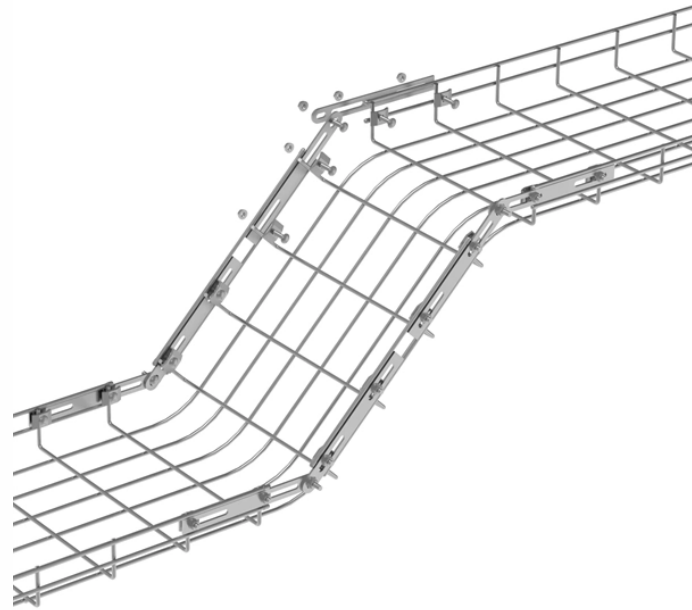

Vertical Shaft Cable Tray Plumb Line

Vertical Shaft Cable Tray Plumb Line

The vertical shaft cable tray adopts lightweight design, significantly reducing construction costs, minimizing vertical shaft loads, and possessing excellent thermal conductivity, which can effectively ...

vertical (comparative more vertical, superlative most vertical) Standing, pointing, or moving straight up or down; parallel to the local direction of gravity; along the direction of a plumb line; ...

Cable tray length is selected based on the load to be supported, the distance between the supports (also referred to as the span), and handling and installation constraints.

Secure your wires with the Ambit Vertical Cable Management. An upper cable tray keeps power and data cords tidy and accessible under the surface so you can ...

Definition of vertical in the Definitions dictionary. Meaning of vertical. What does vertical mean? Information and translations of vertical in the most comprehensive dictionary definitions resource on ...

VERTICAL definition: 1. standing or pointing straight up or at an angle of 90° to a horizontal surface or line: 2. a.... [Learn more.](#)

Vertical describes something that rises straight up from a horizontal line or plane. A telephone pole or a tree can usually be described as vertical in relation to the ground.