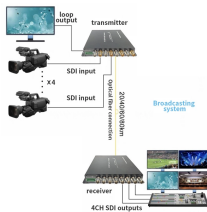

Want to grow a garden but lack space? Grow upwards! Find out which plants are best for vertical gardening and see our 4 DIY projects to get you started.