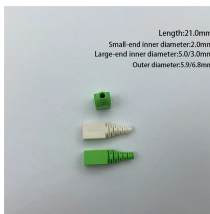

Definition of vertical adjective in Oxford Advanced Learner's Dictionary. Meaning, pronunciation, picture, example sentences, grammar, usage notes, synonyms and more.