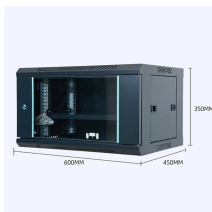

Vertical cable tray for server cabinets with cable tie points and optional toolless PDU mounting. Expands cable routing and power integration in rack systems.