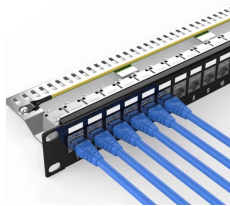

Vakatataro me baleta na 1 Kato ni Veisoliyaki ni Fiber Optic ... Features Total enclosed structure for maximum protection Durable ABS material with wet-proof, ulu, ivakadinadina ni kuvu, ivoli (IA na ...