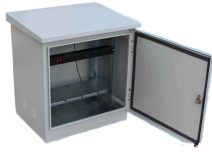

Constructed from high-impact Carbon Steel, Stainless Steel, or Thermoplastic, our distribution boxes are built to withstand mechanical stress and environmental factors.