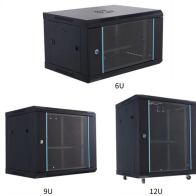

n of fiber optic and copper cables. Blank fiber adapter panels reserve fiber adapter panel space for future use. All fiber adapter panels snap quickly into the front of fiber optic patch panels and enclosures for ...