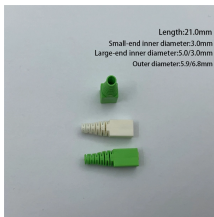

Explore all types of cable trays—ladder, perforated, basket, solid, and channel. Learn their uses, materials, pros, cons, and key differences.