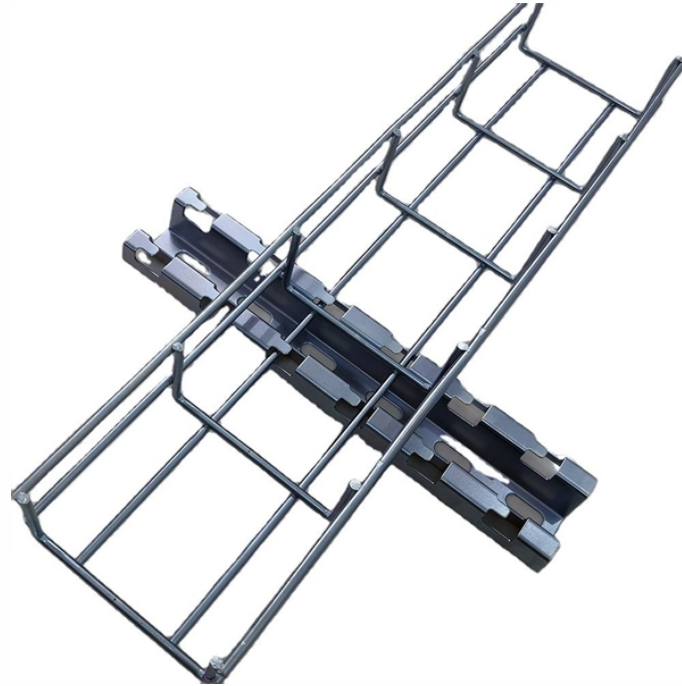

## Two drop fiber optic cables for multimode

## Two drop fiber optic cables for multimode

Discover 2 core multimode fiber optic cables with OM3/OM4 options, LSZH/PVC jackets, and CE certification for reliable indoor networking.

Shop durable fiber optic cables with LC, ST, and SC connectors. Perfect for SAN networks, servers, and enterprise installations.

Fiber Patch Cables, Multimode & Singlemode Duplex Fiber Optic Cables, Secure Order Fiber Patch Cords, Preferred Mil. Edu. Gov. Pricing, Same Day Shipping From CA USA, Verified Reviews

The Indoor / Outdoor 2 Strand Fiber Distribution Cable - Multimode OM2 50/125 micron, Riser Rated - 1000 FT is used in trunking, LAN, and distribution applications where small size, lightweight, and ...

These are duplex cables (two fibers and two connectors at each end). These 50/125 fiber cables are optimized for laser light sources and gigabit speeds (1000mbps).

Product Description This is a black 1000 foot spool of indoor/outdoor rated fiber optic distribution cable intended for large installations of short range runs at LAN Speeds. It is composed of 2 multimode ...