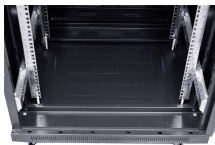

## Tuvalu Indoor Distribution Box

Long-life type power distribution and energy storage cabinet for Tuvalu The XL-21 type low-voltage power distribution cabinet is an indoor wall-mounted, single-sided front-opening distribution...

XRM lighting distribution box is a lightweight distribution device indispensable for secondary distribution in various industries.

Understand distribution boxes (DB boxes) in 5 minutes. Learn about types, components, functions, and uses. Find the perfect DB box for your needs.

Installation of a distribution box is a critical task that should ideally be performed by a qualified electrician. However, providing a step-by-step guide can be informative for those interested ...

The XL-21 type low-voltage power distribution cabinet is an indoor wall-mounted, single-sided front-opening distribution device. Its basic structure is made of bent steel plates and welded angle steel.