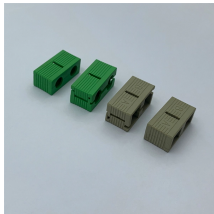

The novel flame retardant and fire-resistant optical cable which can broadly be popularized to extent of subway base station, tunnel traffic and so on, with ultra-high performance of flame retardant and fire ...