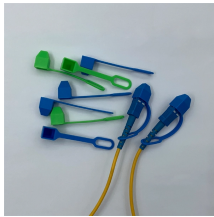

LeMotech Junction Box, Aluminum Alloy Metal Electrical Box, IP67 Waterproof Dustproof Project Box, Outdoor Universal Enclosure, Grey 6.3x6.3x2.7in (160x160x70mm)