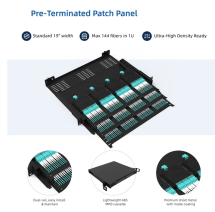

Tunisia Core Switch 25G

Tunisia Core Switch 25G

With 24 x 25G SFP28 downlink ports (backward compatible with 10G) and 2 x 100G QSFP28 uplink ports (backward compatible with 40G), this switch is highly adaptable, serving ...

The AS7326-56X is a cost-effective design tailored for Top of Rack installations, providing seamless 10G/25G equipment connectivity and reliable 100G uplink connections. With forty-eight SFP28 ports, ...

The switch implements 48 SFP28 25 GbE and 12 QSFP28 100 GbE ports in the 1RU chassis. The built-in switch chip provides bandwidth up to 3.2 Tbps and can provide line-speed L2 and L3 switching, ...

FS 25Gb Switches offer high-speed, high-density, and cost-effective upgrades for flexible bandwidth in existing enterprise campus networks.

Edgecore Wi-Fi. Choose the network that's right for you.

The Pro XG Aggregation Switch is built to connect multiple Pro XG switches and servers across a high-speed 25G backplane. It delivers the throughput and reliability needed at the core of performance