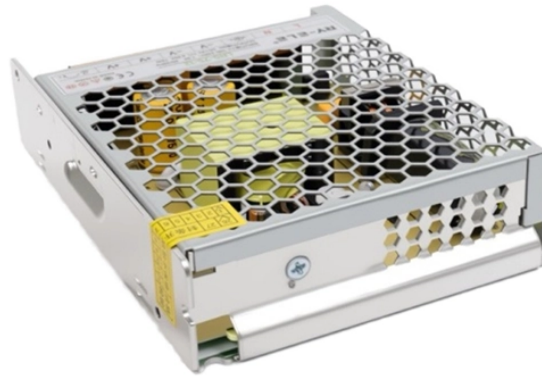

Track Lighting Cable Tray

Track Lighting Cable Tray

Wire track lighting embodies a magical feeling by hoisting lights overhead with unobtrusive cables rather than bulky fixtures. The result is a gorgeous and sometimes glamorous look marked by purposeful ...

Light your art, reading areas, countertops and dark corners with accent heads. Add pendants for a decorative look. Use 2-circuit monorail or track lighting to control pendants and accent heads ...

Streamline cable management with our cable trays and fittings. Browse our selection for reliable, durable options tailored to your project requirements.

As a less-expensive alternative to conduit, a stronger alternative than wire basket, and superior to generic tray, Snap Track saves on labor and reduces total installed costs.

Here you'll find the fundamental wiring you need to for your cable track system, as well as the directional heads and pendants to string along the system. With the right mix of pendants and heads, you'll ...

Essential component to your DIY linear track lighting applications. From Project Source, 96-in track section in matte black finish. Aluminum construction with 3-wire grounding.

This adjustable track light brings stylish, functional lighting into your existing decor while offering industrial design with modern elements such as movable, pivoting track heads that help create your ...