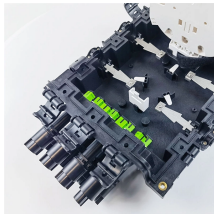

Tonga, country in the southwestern Pacific Ocean. It consists of some 170 islands divided into three main island groups: Tongatapu in the south, Ha''apai in the centre, and Vava''u in the north.