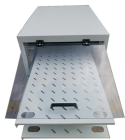

We manufacture and stock Distributions Boxes in various sizes from 3 outlets to 14 outlets: