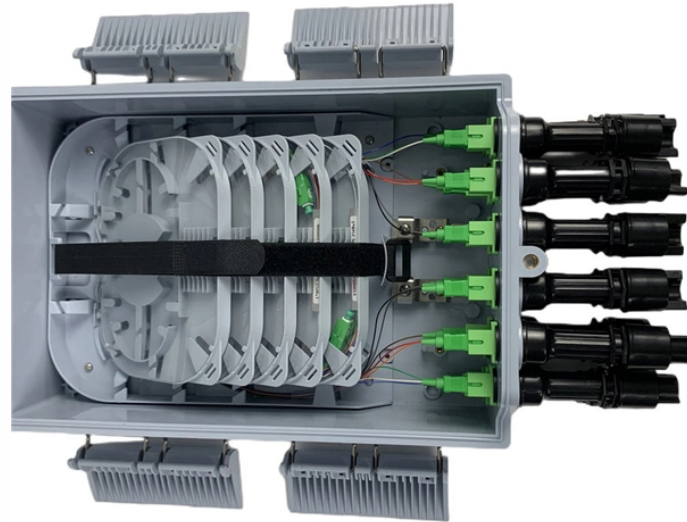

The tallest communication tower