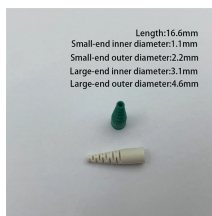

The fascination with the idea of the “world's tallest building” is perennial – as evidenced by the fact that this page has consistently remained the most popular search term and return on our website for ...