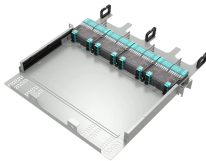

Temporary small distribution box

Temporary small distribution box

These temporary power distribution boxes feature 1, 3 or 4 adjustable circuit breakers, with a range of amperage and voltage ratings. The Load Master® Series portable power distribution racks are ...

Portable power distribution boxes are the first in the industry to feature outputs with adjustable current ratings to match specific application loads. These temporary power distribution boxes feature 1, 3 or ...

Get the power you need with Southwire's high-quality temporary power distribution boxes.

Used with various power supply adapters, these units are ideal for smaller jobs and restoration work where the only available power is from range outlets, dryer out letsor portable generators.

Power Distribution Box, NEMA 3R Enclosure, Sled Base. Includes: (1) 50 Amp, 125/250 Volt AC, Locking, California Style CS63 Power Inlet and Feed Thru (1) 30 Amp, 250 Volt AC NEMA L6-30R ...

Temporary power distribution boxes and carts serve as hubs to connect electrical loads and have multiple outlets to distribute power. Also called power spider boxes, they provide temporary power for ...