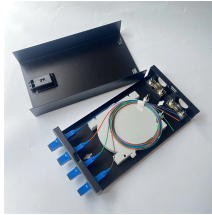

RUCKUS ICX 7550-24F Base Product: ICX7550 Entry-Level Aggregation 24 Ports 1G/10G SFP/SFP+ Switch Find a Partner Download Data Sheet RUCKUS ICX 7550-24F

It offers high performance and reliability for high bandwidth aggregation and access network applications. The 10G and 25G SFP links provide the necessary backbone capacity to meet the high ...

The switch has a serial console port that allows you to manage the switch through the command-line interface. Connect a console cable to the console connector on ...

Technical refers to skills, activities, methods, processes, information, or aspects that are related to a particular subject, discipline, or profession. It often involves specialized knowledge or expertise and ...

They complement fixed RJ-45-based Cisco Catalyst 3850 Series switches and can run in stacked configurations with them with up to 480 Gbps of stack throughput. They can also operate in ...

Technical describes a specific art or science, or training for a particular job. If you have trouble with your new computer, you might call for technical support, but a technical school teaches you a certain craft, ...