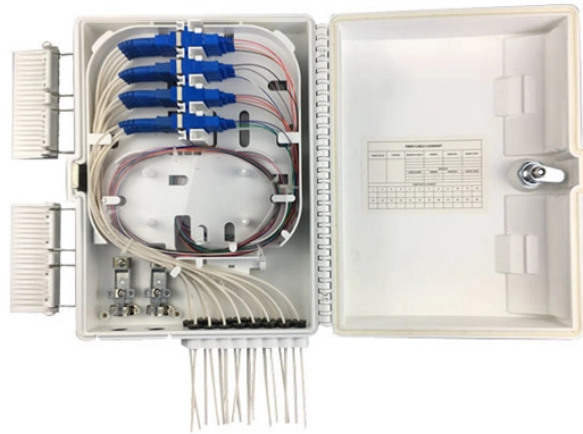

## Technical Support for Aggregation Switch SFP

## Technical Support for Aggregation Switch SFP

Equipped with all-fiber ports, Aggregation Series Switches deliver up to 25 Gbps. With features such as Static Routing, DHCP Server, ACL, IGMP Snooping, STP, LAG, and centralized cloud management, ...

This guide explains how to configure Omada Switches to ensure that client devices can correctly reach and obtain IP addresses from the designated DHCP server after connecting to the network via DHCP ...

RUCKUS ICX 7550-24F Base Product: ICX7550 Entry-Level Aggregation 24 Ports 1G/10G SFP/SFP+ Switch Find a Partner Download Data Sheet RUCKUS ICX 7550-24F

It offers high performance and reliability for high bandwidth aggregation and access network applications. The 10G and 25G SFP links provide the necessary backbone capacity to meet the high ...