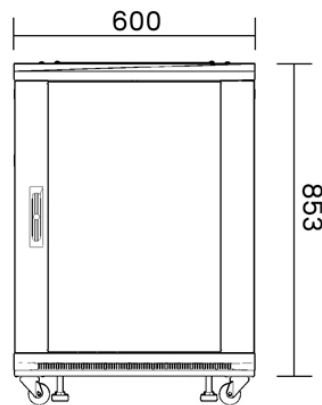

T-shaped connector for cable trays

T-shaped connector for cable trays

This easy-to-install coupler kit includes a metal connecting bar to help you connect sections of wire mesh cable tray in an L- or T-shaped intersection.

The electro zinc-plated wire mesh cable tray T-shaped wall bracket is an ideal solution for neatly routing and organizing cables. Its design is available with many accessories to help fit your installation needs.

This wire mesh cable tray T-shaped wall bracket is constructed of durable, weather and chemical resistant steel to deliver high durability, versatility, and functionality.

Choose from our selection of T-connectors, including stainless steel pipe and pipe fittings, brass and bronze pipe and pipe fittings, and more. Same and Next Day Delivery.