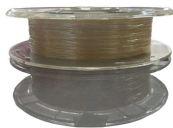

This wire mesh cable tray T-shaped wall bracket is constructed of durable, weather and chemical resistant steel to deliver high durability, versatility, and functionality.

Choose from our selection of T-connectors, including stainless steel pipe and pipe fittings, brass and bronze pipe and pipe fittings, and more. Same and Next Day Delivery.

These wall brackets are T-shaped, perfect to secure & position cable wire mesh trays for cable and wire management. Available for 4", 6", 8", 12" width mesh.

The Cable Tray T-Joint is a durable and versatile accessory designed to connect cable trays at a 90-degree angle, allowing for organized and efficient routing of cables in industrial and commercial ...

Corrosion-resistant galvanized coating protects against bad weather, moisture, ...

The electro zinc-plated wire mesh cable tray T-shaped wall bracket is an ideal solution for neatly routing and organizing cables. Its design is available with many ...

The electro zinc-plated wire mesh cable tray T-shaped wall bracket is an ideal solution for neatly routing and organizing cables. Its design is available with many accessories to help fit your installation needs.