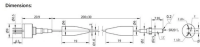

Switch with 48 4 optical ports

Switch with 48 4 optical ports

The MS130-48 cloud-managed 48 GbE network switch is optimized for medium to large campuses with Wi-Fi and IoT deployments. [Learn more here.](#)