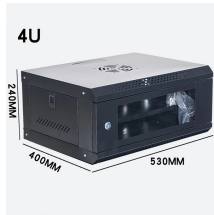

Switch with 48 4 optical ports

Switch with 48 4 optical ports

The MS130-48 cloud-managed 48 GbE network switch is optimized for medium to large campuses with Wi-Fi and IoT deployments. [Learn more here.](#)

In this guide, we've tested and reviewed the best 48-port network switch on the market to help you find the right one for your network setup.

The DGS-1250 Series switches support 24 or 48 x 10/100/1000BASE-T ports, with each switch also supporting an additional 4 x 10G SFP+ ports for optical connections using multimode or single-mode ...

48 x 1G POE ports + 4 x 10G SFP ports PoE Switch Features Conforms to ...

Faster replacement and priority support, covered for 5 years. A 48-port, Layer 2 switch with a silent, fanless cooling system.

Scale your infrastructure fast with our 48 port switches featuring PoE and SFP uplinks. Choose from managed and unmanaged models and streamline your setup now.