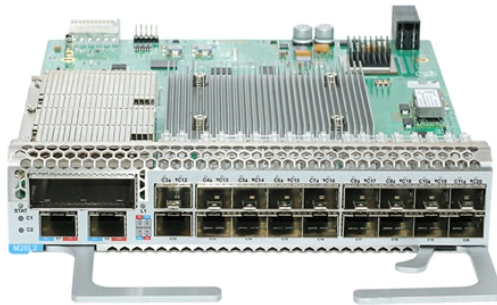

Switch with 48 4 optical ports

Switch with 48 4 optical ports

The MS130-48 cloud-managed 48 GbE network switch is optimized for medium to large campuses with Wi-Fi and IoT deployments. [Learn more here.](#)

In this guide, we've tested and reviewed the best 48-port network switch on the market to help you find the right one for your network setup.

The DGS-1250 Series switches support 24 or 48 x 10/100/1000BASE-T ports, with each switch also supporting an additional 4 x 10G SFP+ ports for optical connections using multimode or single-mode ...

48-Port gigabit Layer 3 managed PoE switch, 4 SFP+ uplink Enterprise-class Quality Ensures High Performance 6KV surge protection reduces the possibility of port damage Multiple Security Policies ...

Deployed as a top-of-rack (ToR) access switch, it supports fiber-optic connectivity for multiple servers in data centers. This configuration meets the low-latency transmission requirements of servers and ...

48 x 1G POE ports + 4 x 10G SFP ports PoE Switch Features Conforms to IEEE802.3, IEEE 802.3u, IEEE80 2.3ab, IEEE802.3x, IEEE802.3z IEEE802.3af/at...

Feature-rich with software-defined port speeds. CloudEngine S5736-S Series Switches are next generation standard all-optical GE switches, with 48 downlink optical ports and four 10 GE uplink ports.