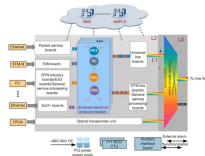

NETGEAR 10-Port PoE Gigabit Ethernet Smart Switch (GS110TP) - Managed, with 8 x PoE+ @ 55W, 2 x 1G SFP, Optional Insight Cloud Management, Desktop or Wall Mount, and Limited Lifetime Protection