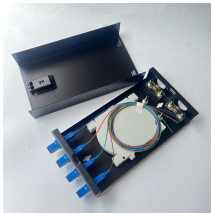

Bring an essential addition to your gadgets with the selection of this excellent LOOCAM Gigabit PoE Switch with PoE Port Gigabit Port.