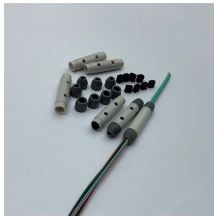

In this article, we will explain what a distribution box and a switchgear box are, when to use which one, what their uses are and what safety regulations apply.