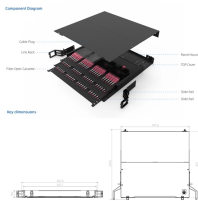

When managing a backyard oasis, a reliable pool control box is essential for safety, efficiency, and convenience. This guide reviews top pool control panels and timer boxes that simplify ...