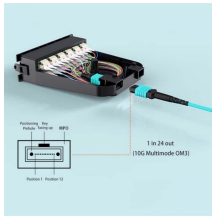

Swimming Pool Control Distribution Box

Swimming Pool Control Distribution Box

Intermatic PJBX52100 Pool and Spa Junction Box - 5 Light Connections - Patented Design for Efficiency, Versatile Connections, Built-in Noise Reduction and Compact Design