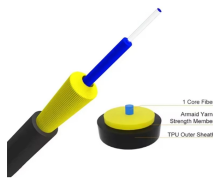

Shop for Pool Electrical Box at Walmart . Save money. Live better.