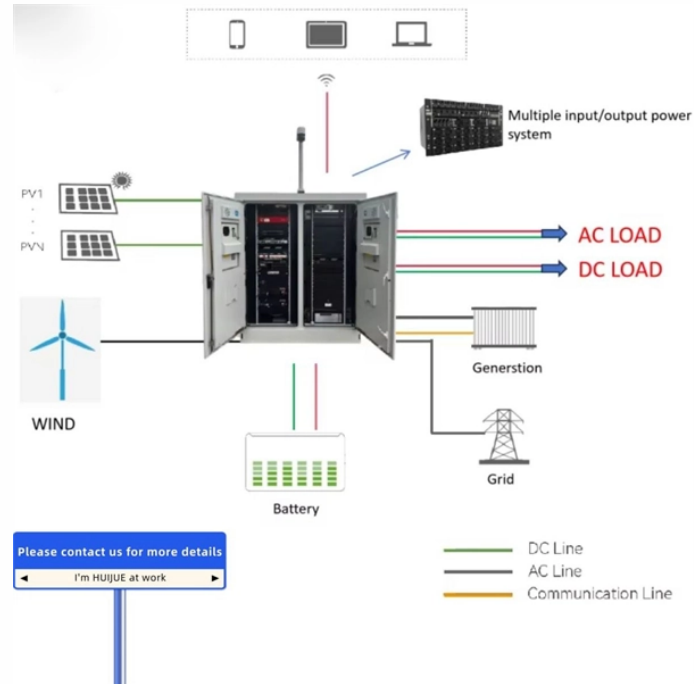

Suspended cable trays A-frame