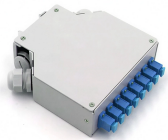

Cable Tray Suspension & Hanging Hardware Cable Tray Covers, Dividing & Routing Cable Trays: A Reliable Solution for Modern Cable Management At Kable Kontrol, we are proud to offer a ...