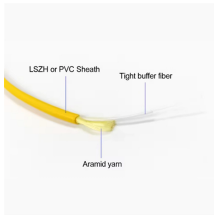

## Supply of large-core fiber optic fusion splicers

Fujikura 90R Fusion Splicer (Ribbon) AFL from \$17,500 00 from Fujikura 90S Fusion Splicer (Core Alignment) AFL from \$13,600 00 from Quantum Type-Q102-CA™ Fusion Splicer (Core Alignment)

Shop fiber fusion splicers designed for FTTH and telecom applications. Get reliable equipment with fast splicing times and comprehensive accessories included.

Fiber Instrument Sales has a wide variety of fiber optic splicing equipment such as fusion splicers from AFL, Sumitomo, FITEL, and FIS. FIS also splicing tools and accessories such as cleavers, thermal ...

These devices align fiber cores or claddings using electric arc technology, ensuring minimal light scattering or reflection, and are essential for high-performance telecommunications, FTTH (Fiber to ...

AFL | sku: AFL100S AFL 100S + Core Alignment Fusion Splicer B & C - S018655 \$11,479.00 Add to Cart

Fully Automatic Multi-core fiber fusion splicer. Dual fiber end imaging patent, direct fiber end face view, more accurate alignment.