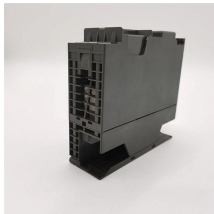

## Supply of large-core fiber optic fusion splicers

Fujikura 90R Fusion Splicer (Ribbon) AFL from \$17,500 00 from Fujikura 90S Fusion Splicer (Core Alignment) AFL from \$13,600 00 from Quantum Type-Q102-CA™ Fusion Splicer (Core Alignment)

These devices align fiber cores or claddings using electric arc technology, ensuring minimal light scattering or reflection, and are essential for high-performance telecommunications, FTTH (Fiber to ...