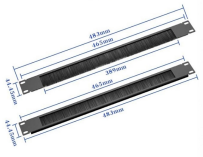

Upgrade to a new front steer rack and pinion steering for a stock framed 67-69 Camaro/Firebird or 68-74 Nova. No need to take your car to the chassis shop to have a rack installed, do it in your garage.