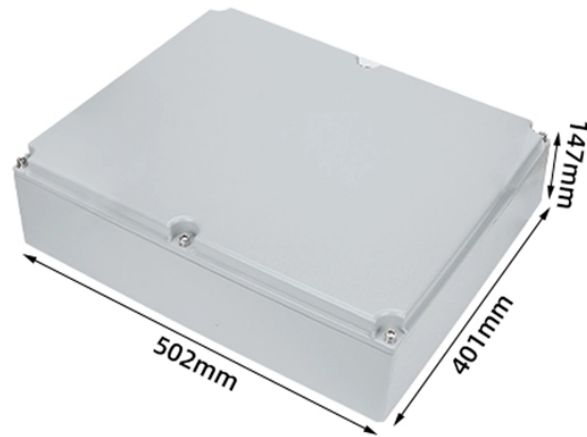

Sri Lankan Smart Power Distribution Box Brand