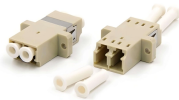

Fixed frame, simple structure, and easy to install. It is applicable for special waterproof, dustproof and corro-sion-proof locations. Material of the Product. Box Body and the Screws: Imported ABS Resin.

The box is capable of housing up to 12 MCBs, allowing for the distribution of power to multiple electrical circuits and the box can be either surface-mounted or recessed into the wall, depending on the ...