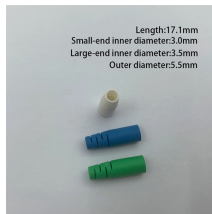

This guide will help you quickly understand the main types of fiber patch cords and how to choose the right solution for your project - and how ZION can support you with stable quality, ...