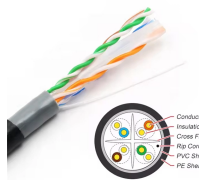

Fiber optic patch cord singlemode G657A with blue 2mm simplex cable and SC/APC-SC/APC connectors. Halogen-free according to EN 60754-1/2 and flame-retardant according to IEC 60332-2 ...