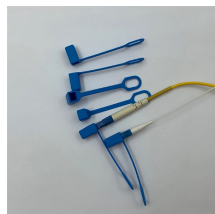

Standard simplex/duplex LC connector, customized SC/FC etc. 100% tested to ensure the transmission perform Rapid configuration, reduce installation time. Rapid upgrading, support parallel transmission.

The Optical Patch Cord is a singlefiber optical cable with optical connectors at both ends.