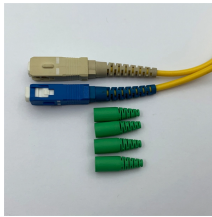

South African SC APC Fiber Optic Connector G 657A2

South African SC APC Fiber Optic Connector G 657A2

This robust SC APC to SC APC Simplex cable, featuring Simplex fibers in Single-Mode G.657A2 with a PVC-OFNR jacket, is engineered for superior performance in industrial, outdoor.

This Fiber cable is mostly used as a replacement cable if your cable is damaged from your Internet router to the service provider Fiber ONT (White Box). Please check if SC to LC or SC to SC ...

The single-mode fiber used in the patch cord is G.657.A2. The fiber provides full compatibility with existing fiber-optic networks based on single-mode fibers, including high-quality splicing.

This OS2 fiber patch cable is ideal for connecting 1G/10G/25G/40G/100G/400G Ethernet connections. It is best suited for long distance application and can transport data for up to 10km at 1310nm, or up to ...

Fiber optic patch cord singlemode G657A with blue 2mm simplex cable and SC/APC-SC/APC connectors. Halogen-free according to EN 60754-1/2 and flame-retardant according to IEC 60332-2 ...

Standard simplex/duplex LC connector, customized SC/FC etc. 100% tested to ensure the transmission perform Rapid configuration, reduce installation time. Rapid upgrading, support parallel transmission.