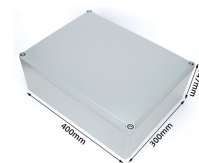

RMD Supplies specialises in Cable Management including Steel and PVC Cable Management Products in South Africa.