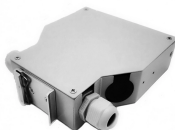

The declaration shall be lodged electronically and completed according to Rules on filling in the single administrative document and on computer data exchange and other forms used in customs procedures.