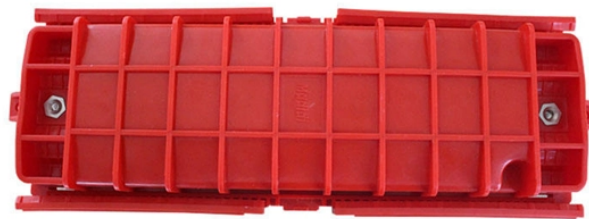

Slovenia Customs Declaration Linear Drive Pluggable Optical 100G

Slovenia Customs Declaration Linear Drive Pluggable Optical 100G

All international shipments arriving to Slovenia and containing goods require certain customs clearance procedures depending on the quality of the data provided in advance.

It builds on IEEE 802.3 and OIF CEI-112G-LINEAR-PAM4 specifications. It enables Ethernet-like links with 1, 2, 4, or 8 lanes for data centers, using low power, high port density, low cost, and low latency ...

Scribd is the world's largest social reading and publishing site.

The QDCO1 operates at 28Gbaud and supports 100Gb/s tunable WDM transmission in the compact and popular QSFP28 pluggable form ...

The goal was to define optical specifications that allow for future 100G and 400G pluggable optics that can be scaled to high-volume manufacturing, and therefore achieve low cost.

The QDCO1 operates at 28Gbaud and supports 100Gb/s tunable WDM transmission in the compact and popular QSFP28 pluggable form-factor, with low power consumption of <6Watts and support for ...

Industry-leading linear drivers for 100G to 1.6T PAM4 and Coherent-based optical modules provide cutting-edge performance, quality and reliability to enable high-speed data transmission for AI, cloud ...