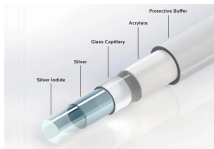

Scribd is the world's largest social reading and publishing site.

The QDCO1 operates at 28Gbaud and supports 100Gb/s tunable WDM transmission in the compact and popular QSFP28 pluggable form ...

The goal was to define optical specifications that allow for future 100G and 400G pluggable optics that can be scaled to high-volume manufacturing, and therefore achieve low cost.