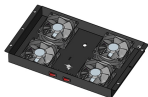

These 42U and 47U racks conform to the EIA-310-D industry standard for 19-inch, type A rack cabinets, and has outriggers (stabilizers) allowing for movement of a loaded rack.