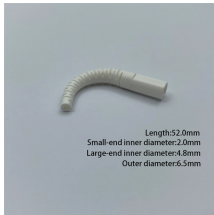

Single-mode fiber optic cable mounting

Single-mode fiber optic cable mounting

It consists of various components, including twisted pair cables, fiber optic cables, and cable accessories. Twisted pair cables are the most common type of cabling used in structured cabling ...

Use an SEL Transceiver Mounting Kit and adapter cable when connecting the transceiver to IEDs with an RJ-45 male serial connector or when the mounting depth is an issue (e.g., in switchgear ...

The ST Single Mode Fiber Adapter Panel amplifies a fiber optic network through ST connectors (known as Straight Tip connectors) that employ a bayonet-style coupling type, permitting a simple twist-on ...