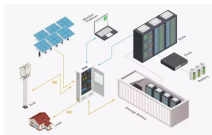

Singapore is a city-state located at the southern tip of the Malay Peninsula, about 85 miles (137 km) north of the Equator. It consists of Singapore Island and some 60 small islets. Singapore is ...