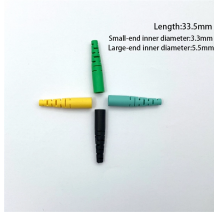

The Manual provides safety standards common to DoD and private industry ammunition and explosives (AE), operations, and facilities performing AE work or AE services under DoD contracts, ...