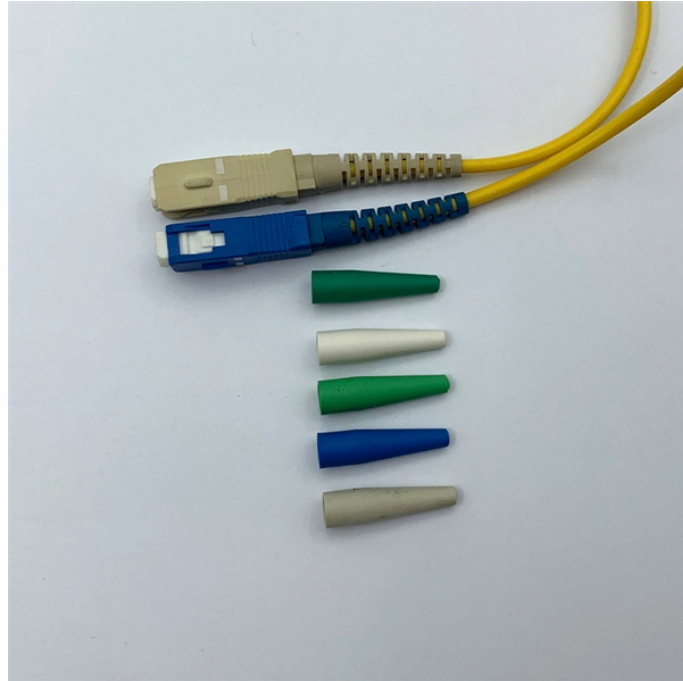

Server network port optical module

Server network port optical module

Discover high-performance fiber optic network interface cards for servers and desktops. Find single and dual port SFP+ adapters with reliable connectivity.

Offering 10GbE, 25GbE, 40GbE, and 100GbE dual-speed optical transceivers, customers with high-bandwidth applications can seamlessly transition servers to higher speeds.

Maximize port utilization and simplify cabling with 100G breakout-capable modules and QSFP28 cables, providing scalable, multi-speed connectivity for modern AI, cloud, and HPC networks.

OM3 Fiber Patch Cable Family

SFP+ modules are commonly used for inter server connections in data center networks, as well as connections between servers and network switches. It supports single-mode and multi-mode optical ...