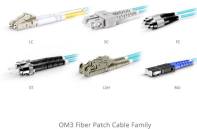

Offering 10GbE, 25GbE, 40GbE, and 100GbE dual-speed optical transceivers, customers with high-bandwidth applications can seamlessly transition servers to higher speeds.

Maximize port utilization and simplify cabling with 100G breakout-capable modules and QSFP28 cables, providing scalable, multi-speed connectivity for modern AI, cloud, and HPC networks.