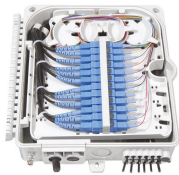

PS4A 12V DC regulated power supply with 4A output for door entry systems and high-current door releases. Wall-mounting design, fused for protection, and EN60950 compliant. Reliable and efficient ...

The SDC 632RF Power Supplies have been developed specifically to support electric locks and access controls. The high performance, heavy-duty circuitry is ideal for inductive loads and multi-door ...

E Series mounts FlexPower AC, DC power supplies and distribution modules in multiple configurations for maximum flexibility. Prewired for standard grounding, a tamper switch is provided with the cabinet.

This diagram shows how to install a 12V DC power supply box with a security camera system using RG59 Siamese coax cable. This is how it works. The raw cable ends of the 18/2 power wire is ...

These wall mount power supplies are UL listed and designed for permanent, wall-mount installation. All output channels are individually fused and have status LEDs.