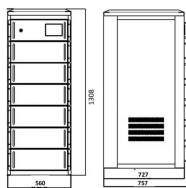

This KDM enclosure is available in various CCTV cabinet size and applications, including wall-mount and table-top options. It is lockable, provides storage and full protection from impact, and has a ...